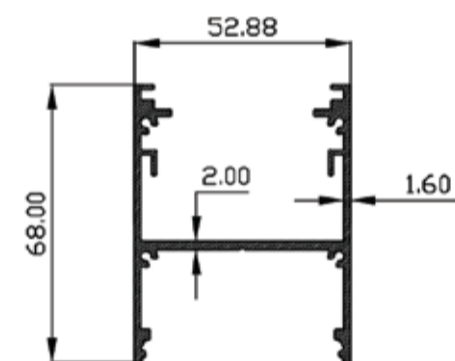

Pendant/Surface Mounted

Profile Code
SDL-1044

VIRAJ NEO

Viraj Neo fixture has

- Extruded Aluminium Luminaire Housing
- Premium Finish Powder coating
- High efficiency PMMA + Micro Prismatic Diffuser
- Energy efficient LED with high colour rendering
- LED PCB mounted on insert design with heat sink
- Snap-fit system and no visible screw
- Unique curved design and patterns possible
- Pendant using suspension cable with M6 bolt and fastener
- Bottom opening for easy maintenance

CRI ≥ 90

TUNABLE WHITE

VIRAJ NEO

VIRAJ NEO (DIRECT)

System Power	Dimensions
5W	L = 300mm
10W	L = 600mm
15W	L = 900mm
20W	L = 1200mm
40W	L = 2400mm

Order Options

Distribution

Direct